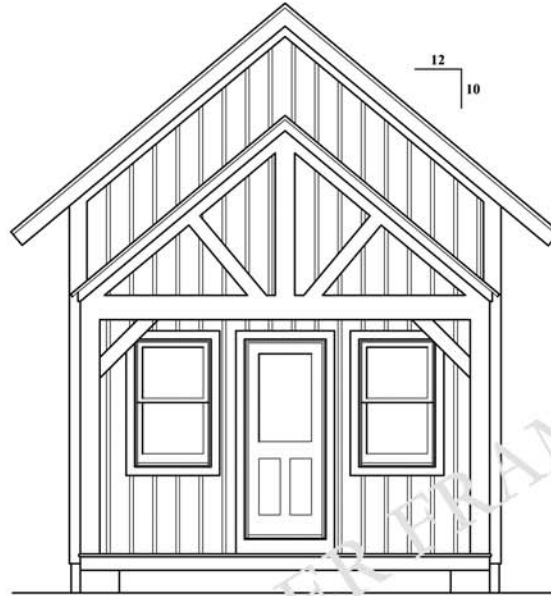

# LITTLE BALSAM

First Level: 309 sq. ft.  
Second Level: 162 sq. ft.  
1 Bedroom / 1 Bath

Front Elevation

Right Elevation

**First Floor Plan**  
 309 sf Living Area 1/4" = 1'-0"

**Second Floor Plan**  
 162 sf Living Area 1/4" = 1'-0"