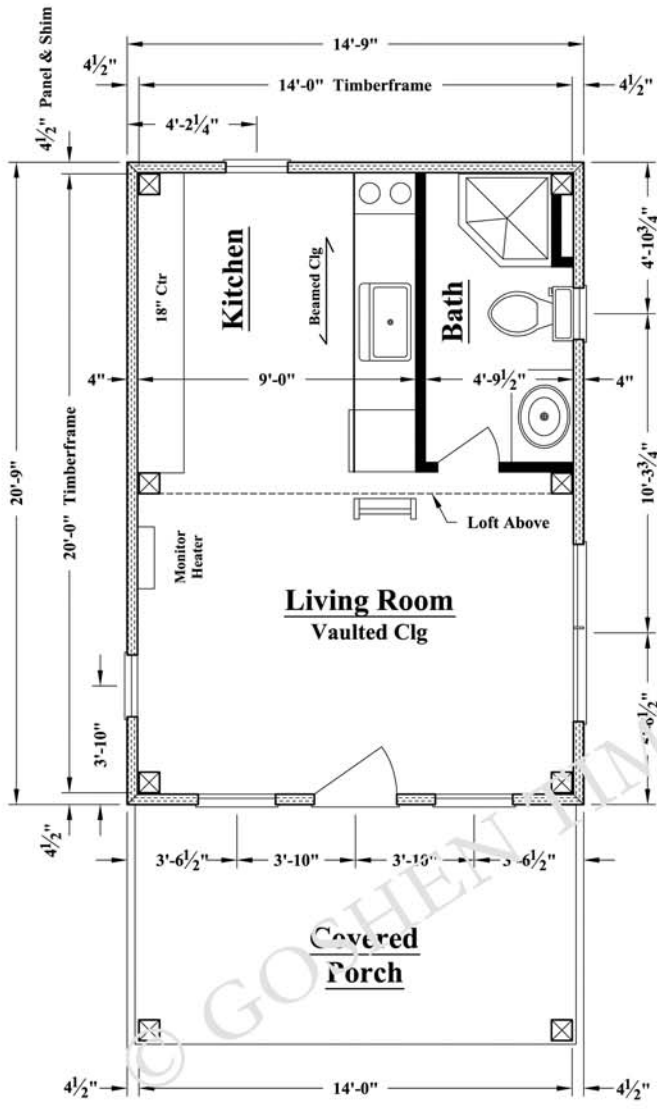

# LITTLE BALSAM

First Level: 309 sq. ft.  
Second Level: 162 sq. ft.  
1 Bedroom / 1 Bath

Front Elevation

Right Elevation

**First Floor Plan**  
 309 sf Living Area 1/4" = 1'-0"

**Second Floor Plan**  
 162 sf Living Area 1/4" = 1'-0"