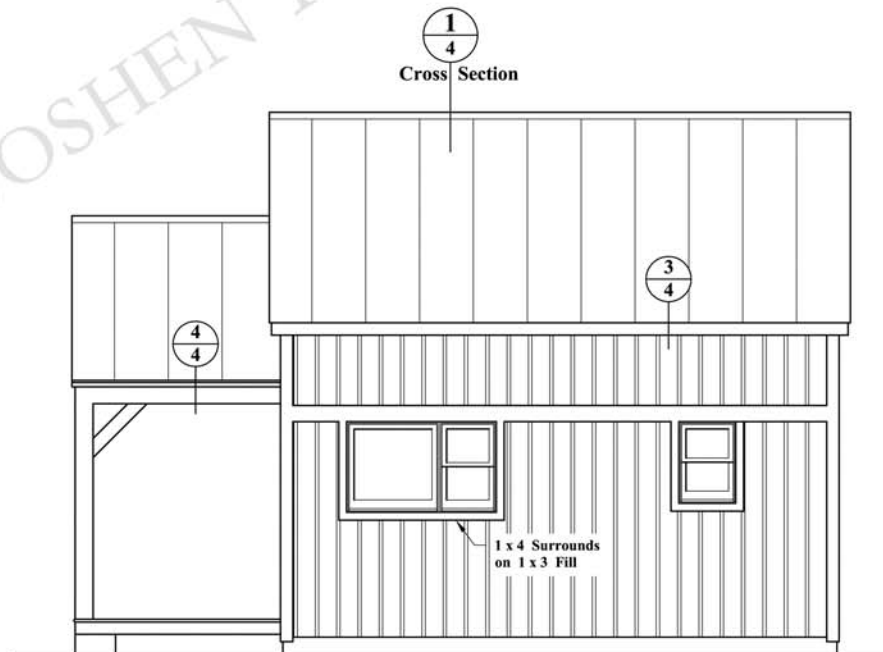

# LITTLE BALSAM

First Level: 309 sq. ft.  
Second Level: 162 sq. ft.  
1 Bedroom / 1 Bath

Front Elevation

Right Elevation

**First Floor Plan**  
 309 sf Living Area 1/4" = 1'-0"

**Second Floor Plan**  
 162 sf Living Area 1/4" = 1'-0"