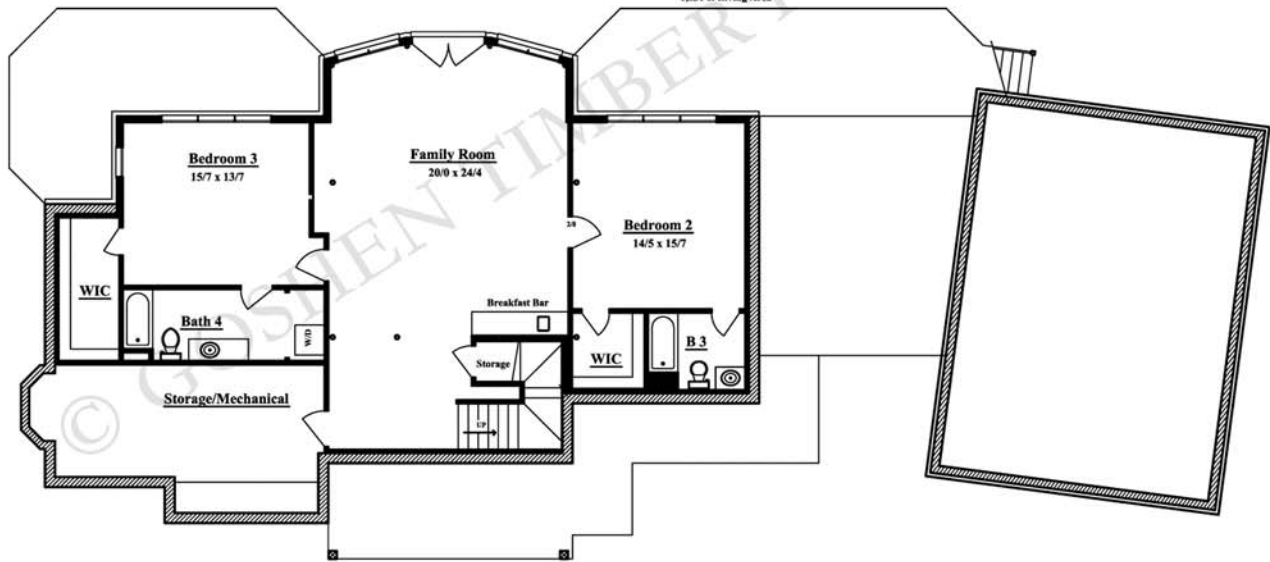

THE MAGGIE VALLEY

First Level: 1,982 Square Feet
Optional Lower Level: 1,416 Square Feet
1 Bedroom / 2 Baths
Lower Level: Optional 2 Bedrooms / 2 Baths

First Floor Plan

1,831 of Living Area

Lower Level Floor Plan