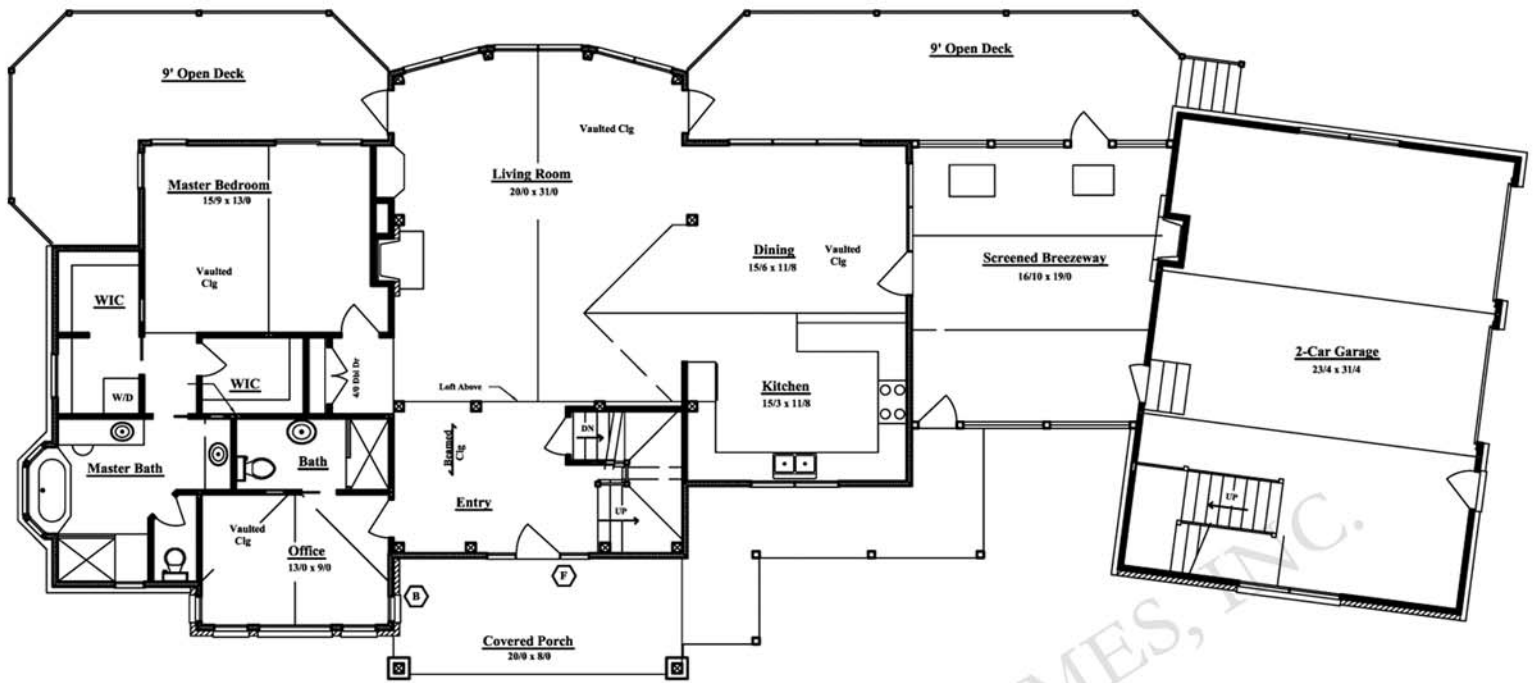

THE MAGGIE VALLEY

First Level: 1,982 Square Feet
Optional Lower Level: 1,416 Square Feet
1 Bedroom / 2 Baths
Lower Level: Optional 2 Bedrooms / 2 Baths

First Floor Plan

1,831 of Living Area

Lower Level Floor Plan